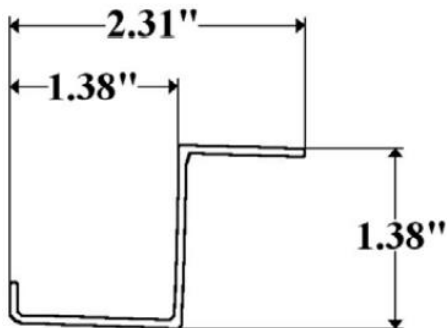

S332-2E – Front Wall Post

108" L

Interchanges with: Kidron K945810-108