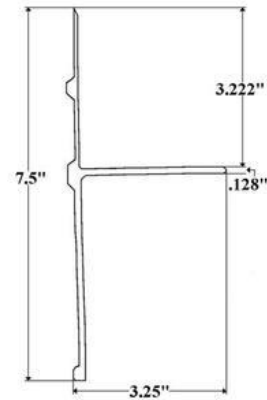

*** Available in 79.375" & 85.375" lengths ***

KIDRON

5002 – Top Rail

Interchanges with: Kidron K921173, K921175, K921176, K935135, K939784

*** Available in 24', 28' & Per ft lengths ***

5003 – Bottom Rail

Interchanges with: Kidron K939836 & K939840

*** Available in 8', 16', 24', 28' & Per ft lengths ***

5004 – Top Rail

Interchanges with: Kidron K945989

*** Available in 16', 24', 28' & Per ft lengths ***

432-2D – Aluminum Z-Post