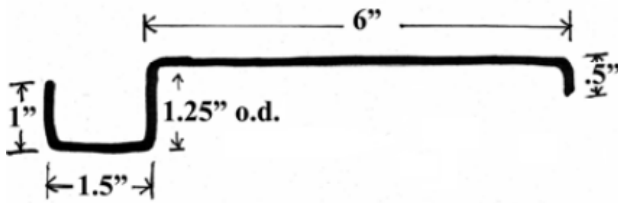

KIDRON

KI2 – Rear Rain Gutter

102" L

Interchanges with: Kidron K501140-102 & K501422-102 (stainless)

*** Available in stainless steel ***