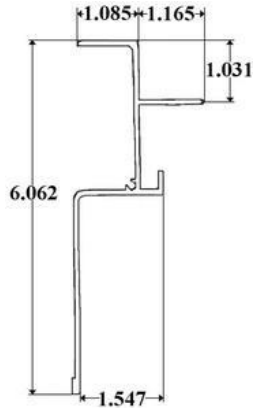

5010E – Front Corner Radius

*** Available in 97.37" & 109.37" lengths ***

5012E – Roof Radius

97.37" Length, Fits 96" & 102" body

1014M – Corner Radius

Interchanges with: Kidron K947198 & K947557 (96"), K946800 (104")

*** Available in 96" & 104" lengths ***

5012M – Roof Radius

Interchanges with: Kidron K111067 (96" body) & Kidron K111088 (102" body)

*** Available for 96" body & 102" body ***

2012M – Roof Radius

Interchanges with: Kidron K946795, K946796 (79.375") & K946795, K9467102 (85.375")

*** Available in 79.375" & 85.375" lengths ***

KIDRON

5002 – Top Rail

Interchanges with: Kidron K921173, K921175, K921176, K935135, K939784

*** Available in 24', 28' & Per ft lengths ***

5003 – Bottom Rail