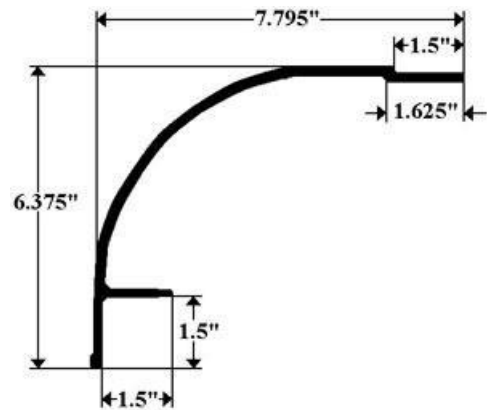

5010E – Front Corner Radius

*** Available in 97.37" & 109.37" lengths ***

5012E – Roof Radius

97.37" Length, Fits 96" & 102" body

1014M – Corner Radius

Interchanges with: Kidron K947198 & K947557 (96"), K946800 (104")