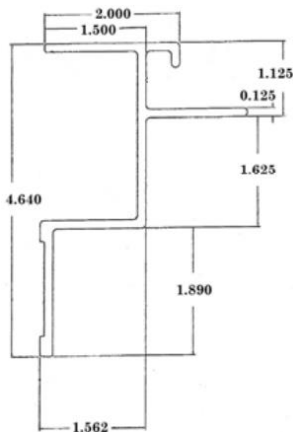

*** Available in 79.375" & 85.375" lengths ***

KIDRON

5002 – Top Rail

Interchanges with: Kidron K921173, K921175, K921176, K935135, K939784

*** Available in 24', 28' & Per ft lengths ***

5003 – Bottom Rail

Interchanges with: Kidron K939836 & K939840

*** Available in 8', 16', 24', 28' & Per ft lengths ***

5004 – Top Rail

Interchanges with: Kidron K945989

*** Available in 16', 24', 28' & Per ft lengths ***

432-2D – Aluminum Z-Post