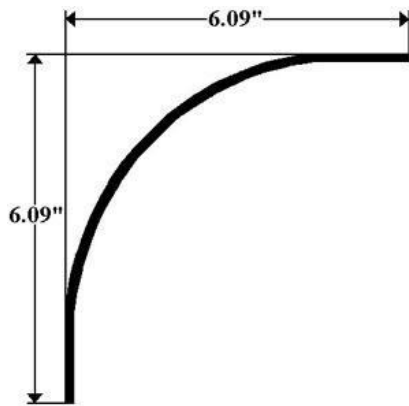

5010E – Front Corner Radius

*** Available in 97.37" & 109.37" lengths ***

5012E – Roof Radius

97.37" Length, Fits 96" & 102" body

1014M – Corner Radius

Interchanges with: Kidron K947198 & K947557 (96"), K946800 (104")