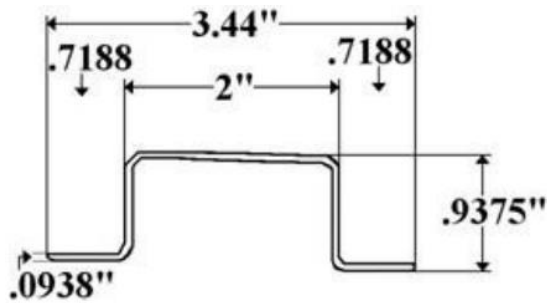

S3022 – Roof Bow

100" L

Interchanges with: Kidron K932023, K932025, K932027