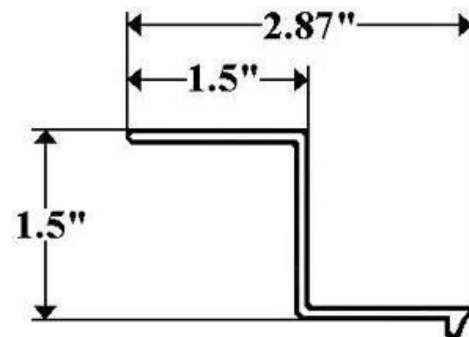

05020 – Vertical Connector

Interchanges with: Kidron K935163, K943320, K921253, K921254