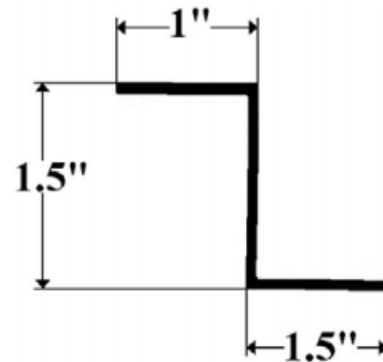

*** Available in 79.375" & 85.375" lengths ***

KIDRON

5002 – Top Rail

Interchanges with: Kidron K921173, K921175, K921176, K935135, K939784

*** Available in 24', 28' & Per ft lengths ***

5003 – Bottom Rail

Interchanges with: Kidron K939836 & K939840

*** Available in 8', 16', 24', 28' & Per ft lengths ***

5004 – Top Rail

Interchanges with: Kidron K945989

*** Available in 16', 24', 28' & Per ft lengths ***

432-2D – Aluminum Z-Post