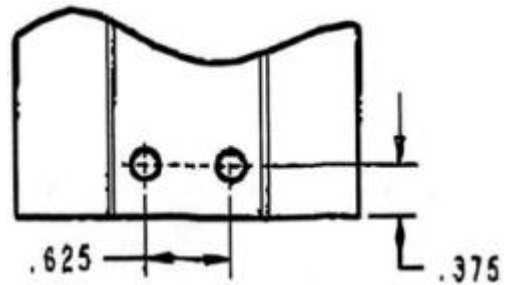

500-1 – Roof Bow

Interchanges with: Kidron K945987-96 & K945811-96 (91") and K945987-102 & K945811-102 (97")

*** Available in 91" & 97" lengths ***